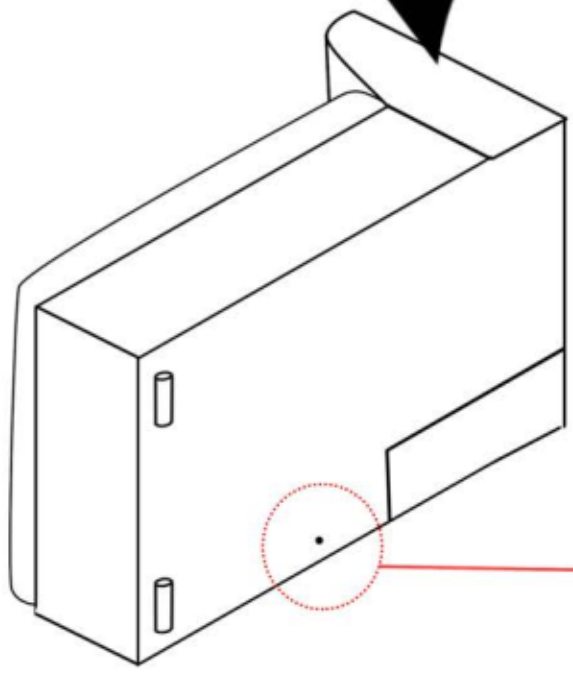

ASSEMBLING INSTRUCTIONS

5