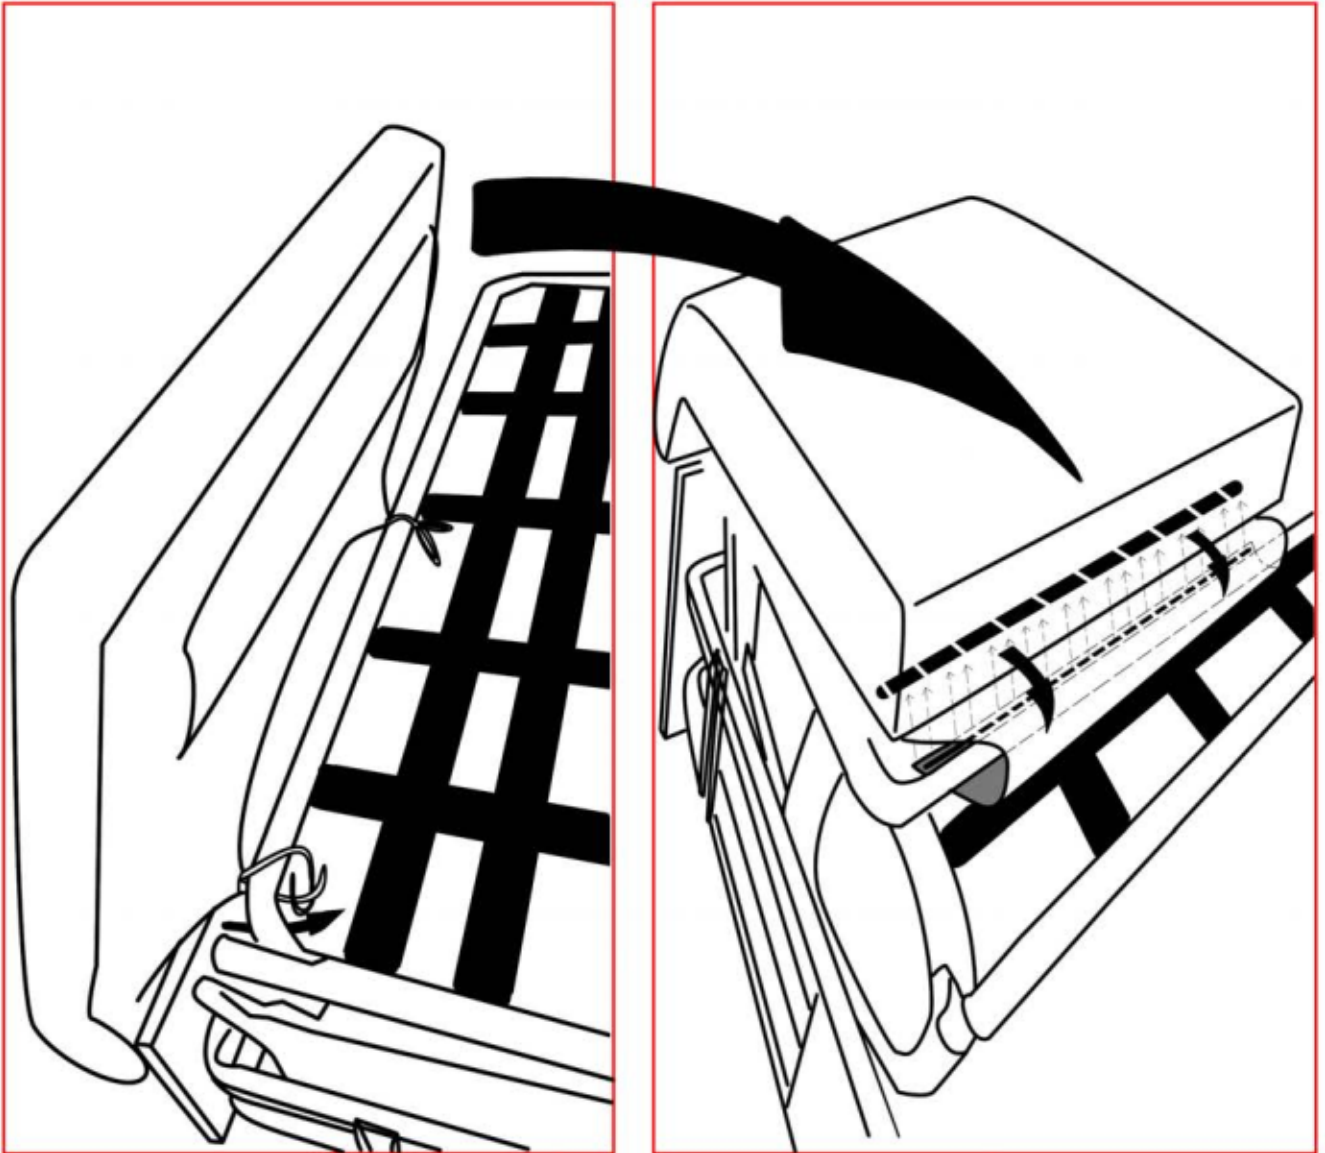

ASSEMBLING INSTRUCTIONS

3