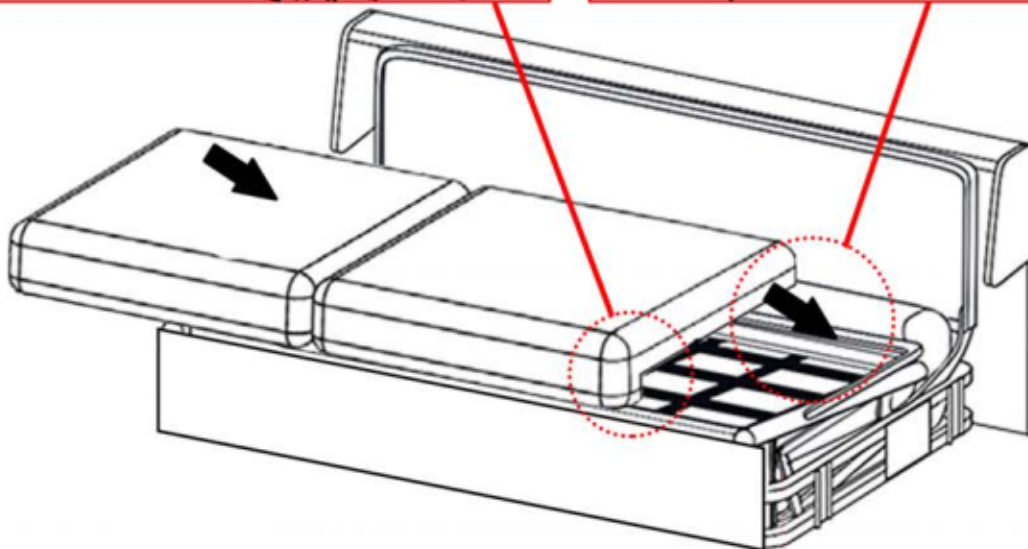

ASSEMBLING INSTRUCTIONS

3