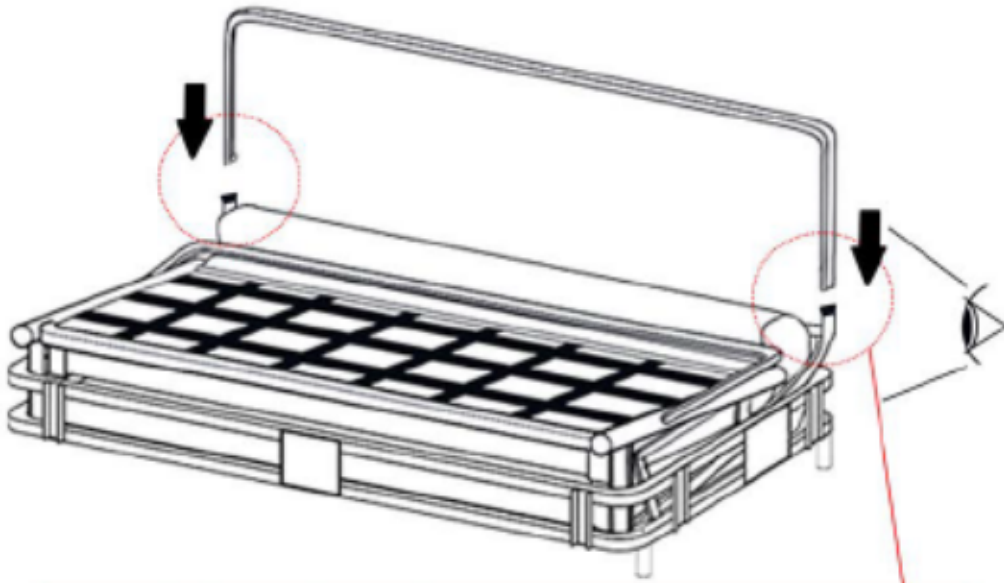

ASSEMBLING INSTRUCTIONS

LINA CORNER WITH BED

60 MINS 	x2 	M6 
--	---	---

ASSEMBLING INSTRUCTIONS

1

ASSEMBLING INSTRUCTIONS

2

ASSEMBLING INSTRUCTIONS