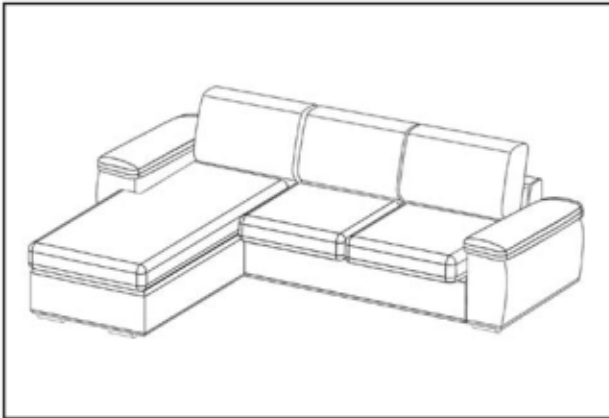

ASSEMBLING INSTRUCTIONS

LINA CORNER WITH BED

60 MINS 	x2 	M6 
--	---	---

ASSEMBLING INSTRUCTIONS

1

ASSEMBLING INSTRUCTIONS

2

ASSEMBLING INSTRUCTIONS