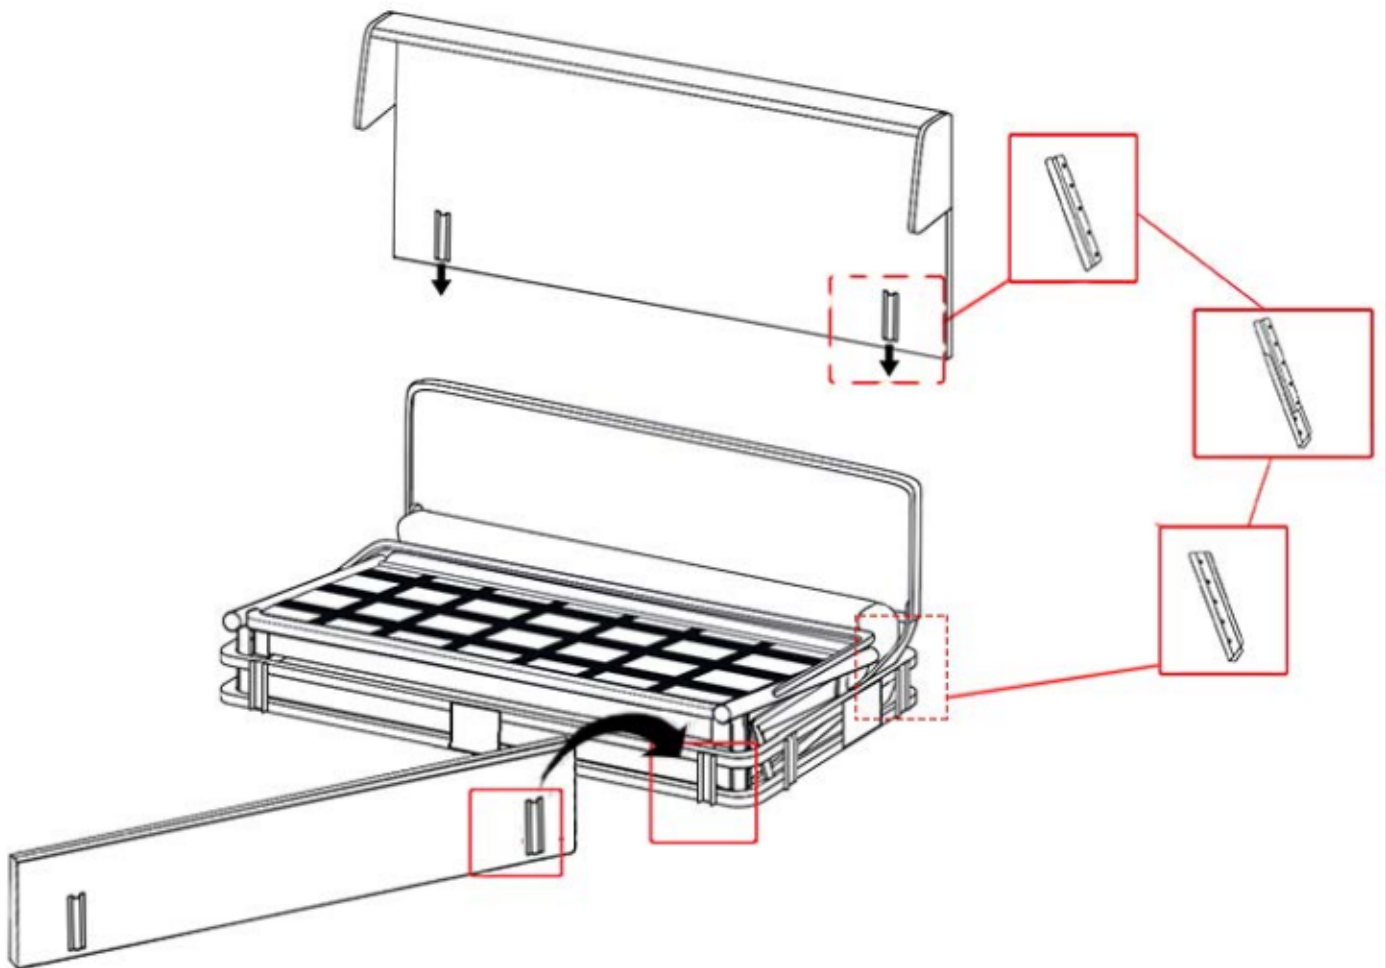

ASSEMBLING INSTRUCTIONS

LINA CORNER WITH BED

60 MINS 	x2 	M6 
--	---	---

ASSEMBLING INSTRUCTIONS

1

ASSEMBLING INSTRUCTIONS

2

ASSEMBLING INSTRUCTIONS