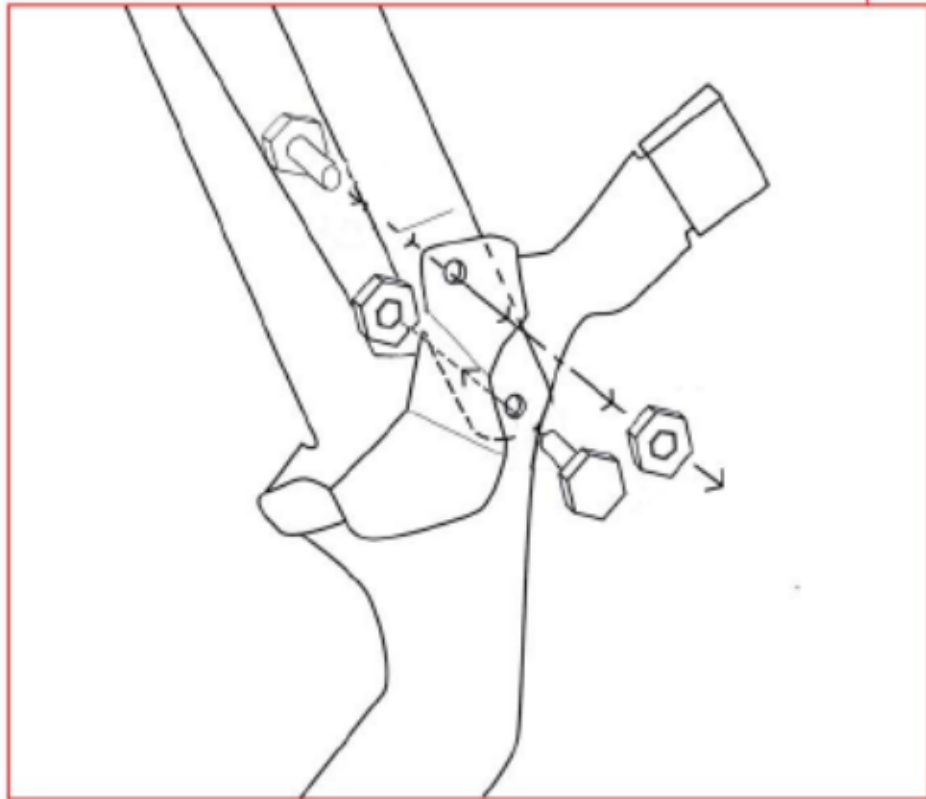

ASSEMBLING INSTRUCTIONS

LINA CORNER WITH BED

60 MINS 	x2 	M6 
--	---	---

ASSEMBLING INSTRUCTIONS

1

ASSEMBLING INSTRUCTIONS

2

ASSEMBLING INSTRUCTIONS