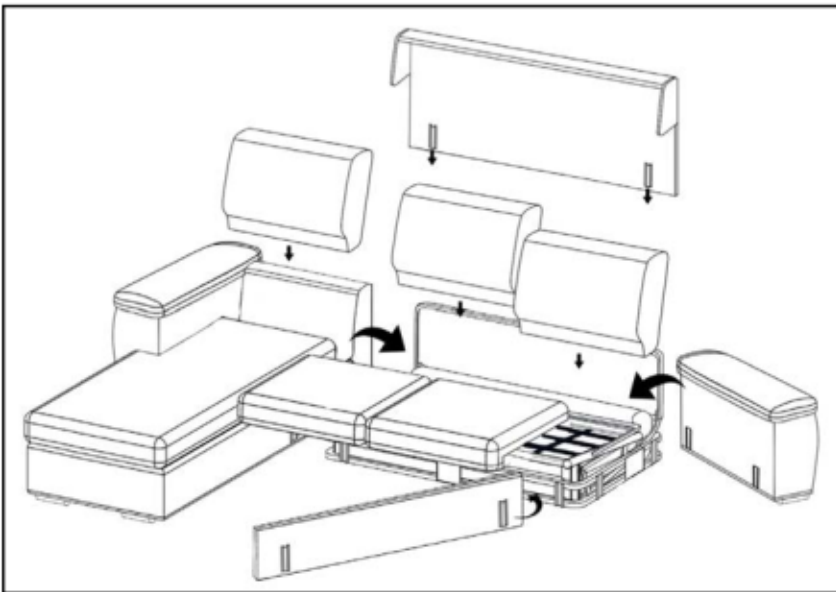

ASSEMBLING INSTRUCTIONS

LINA CORNER WITH BED

60 MINS 	x2 	M6 
--	---	---

ASSEMBLING INSTRUCTIONS

1

ASSEMBLING INSTRUCTIONS

2

ASSEMBLING INSTRUCTIONS