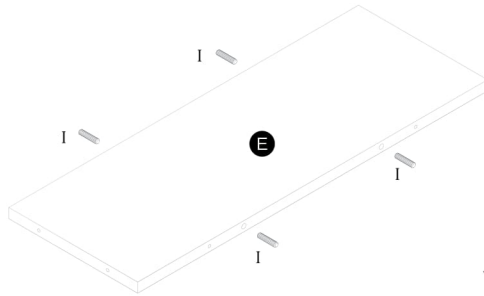

# TABLE LOMI (130x85x77cm)

## Parts in the packaging

<p>I</p>  <p>Ø8x35mm x16</p>	<p>N</p>  <p>x52</p>	<p>K1</p>  <p>x1</p>	<p>J</p>  <p>x6</p>	<p>K2</p>  <p>x38</p>
---	---	---	--	--

1

x4

2

3

N		K1	
x8		x1	

4