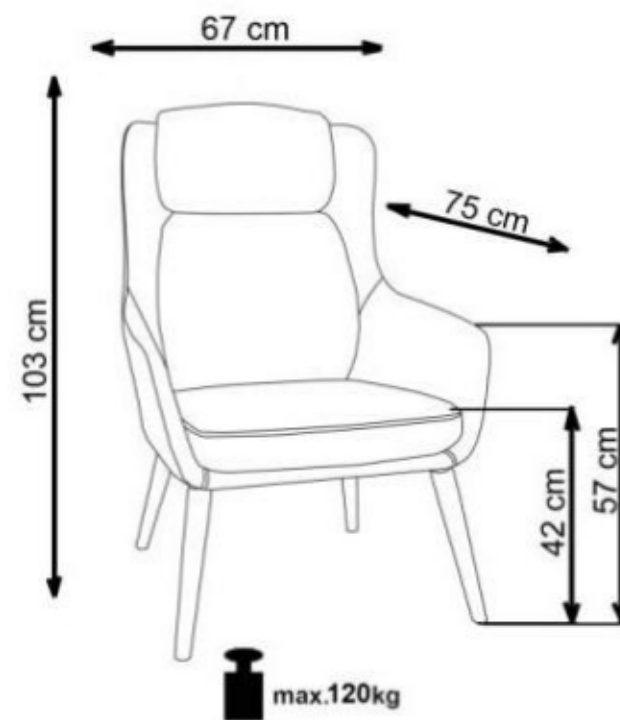

A		1
B1 B2 B3 B4		1
C	 M6x16 mm	16

Seat: depth: 45 cm, width 50 cm