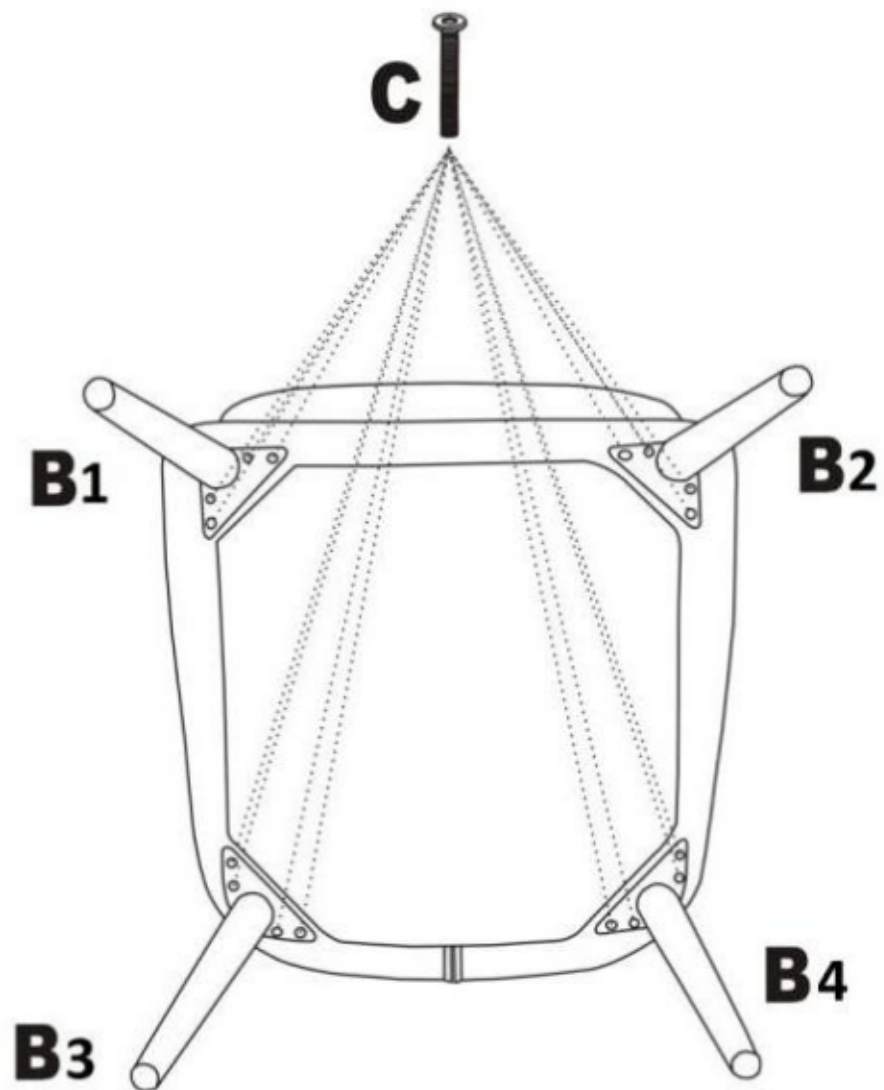

A		1
B1 B2 B3 B4		1
C	 M6x16 mm	16

Seat: depth: 45 cm, width 50 cm